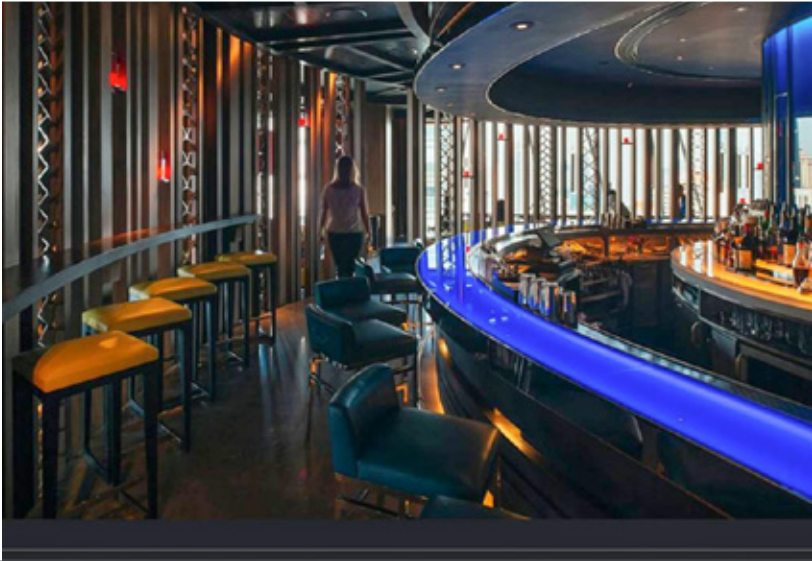

Hakkasan, Jakarta - Indonesia